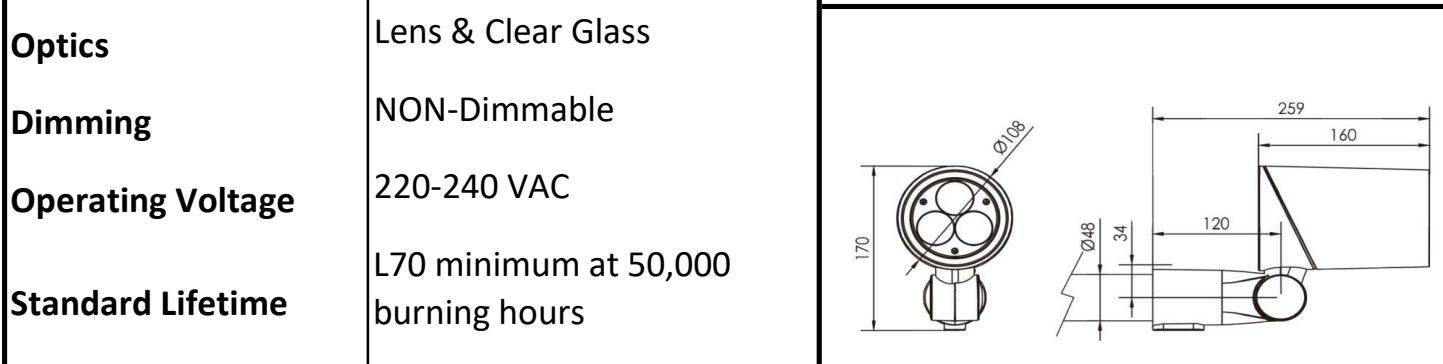

Remarks:-

Address: Plot #7 Saroorpur-Nangla Industrial Area,Ballabgarh-Sohna Road,Faridabad-121005
Email: info@sovitron.com